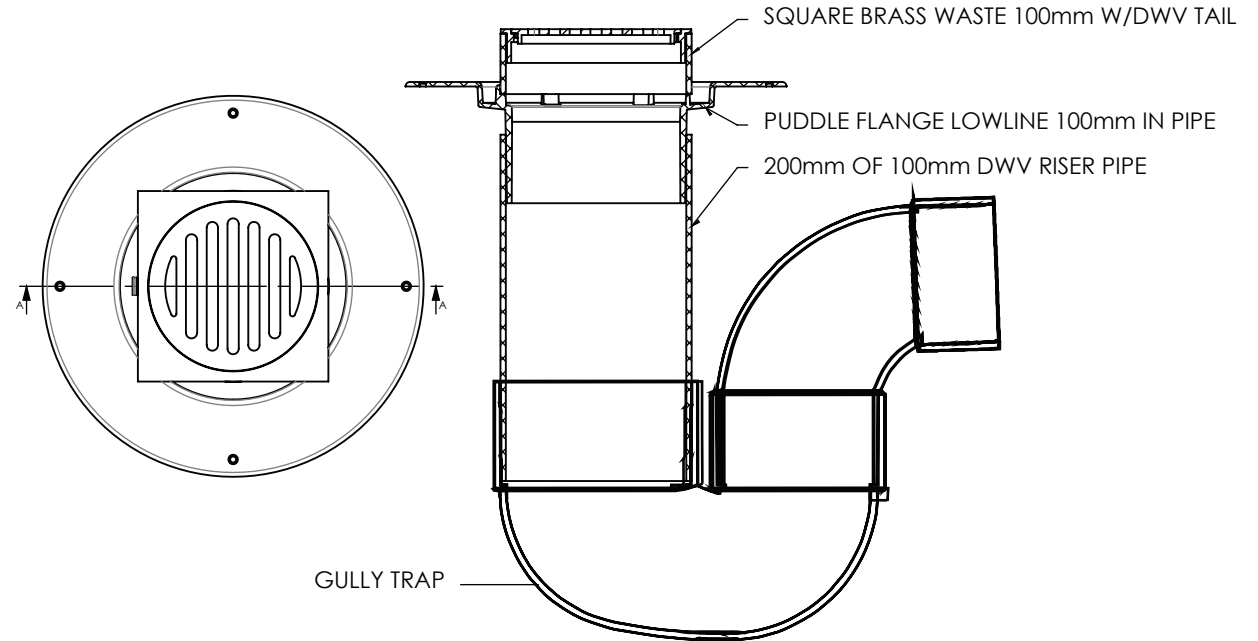

SHOWER WASTE KIT 100mm SQ GRATE CP

- ✓ Quick & easy to install
- ✓ Huge flow rates
- ✓ Quality Art International Floor Waste
- ✓ SS316 Options perfect for Aged & Health Care applications

CODE	OUTLET SIZE	FINISH	CTN QTY
14822.01	100mm	Chrome	N/A

Tile Kit Includes

- Square Brass Waste 100mm CP w/ DWV Tail
- Puddle Flange Lowlime 100mm In Pipe
- 100 x 50mm Floor Waste Gully
- 200mm of 100mm DWV Riser Pipe

From the inventor of the Leak Control (Puddle) Flange; the Art International Shower Waste Kit combines the confidence of high quality fittings and the convenience of an easy to install kit. The Puddle Flange integrates with the waterproofing membrane, whilst still allowing sub tile water to escape into the drainage.