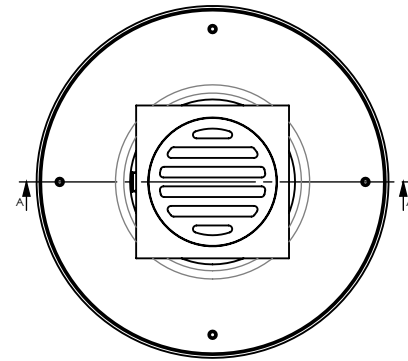

# SHOWER SMART WASTE KIT COMPLETE 80mm SQ CP

- ✓ Easy to install
- ✓ Incredible flow rates
- ✓ Flush finish
- ✓ Reduced install time
- ✓ Reduced plumbing costs
- ✓ Quality Art International Floor Waste

| CODE     | OUTLET SIZE | FINISH | CTN QTY |
|----------|-------------|--------|---------|
| 14823.01 | 80mm        | Chrome | N/A     |

## Tile Kit Includes

- Puddle Flange
- 80mm Square Chrome On Brass Floor Waste with DWV Tail
- Waste Adapter
- Floor Waste Gully – 80x50mm
- 200mm of 80mm Pipe

From the inventor of the Leak Control (Puddle) Flange; the Art International Shower Waste Kit combines the confidence of high quality fittings and the convenience of an easy to install kit. The Puddle Flange integrates with the waterproofing membrane, whilst still allowing sub tile water to escape into the drainage.