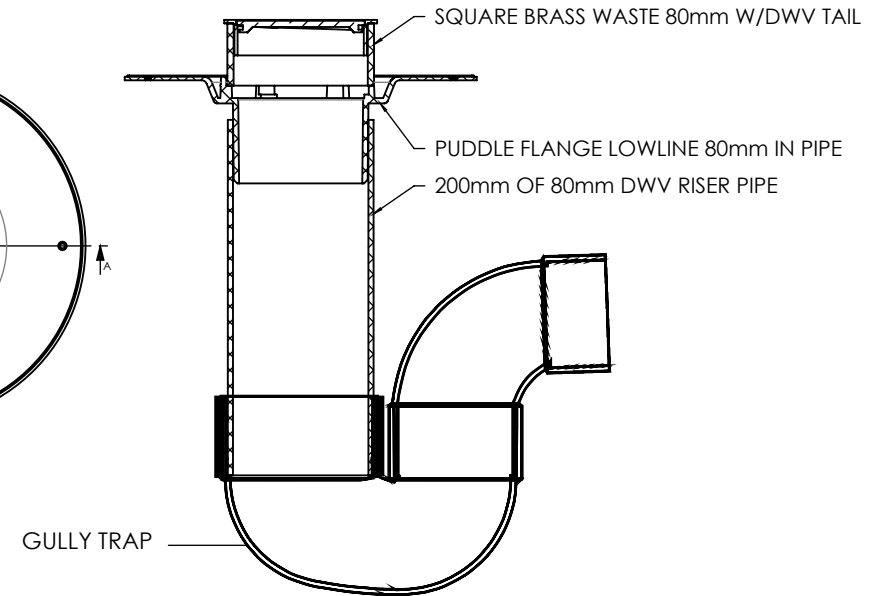

# SHOWER SMART WASTE KIT COMPLETE 80mm SQ CP

- ✓ Easy to install
- ✓ Incredible flow rates
- ✓ Flush finish
- ✓ Reduced install time
- ✓ Reduced plumbing costs
- ✓ Quality Art International Floor Waste

| CODE     | OUTLET SIZE | FINISH | CTN QTY |
|----------|-------------|--------|---------|
| 14823.01 | 80mm        | Chrome | N/A     |

## Tile Kit Includes

- Puddle Flange
- 80mm Square Chrome On Brass Floor Waste with DWV Tail
- Waste Adapter
- Floor Waste Gully – 80x50mm
- 200mm of 80mm Pipe

From the inventor of the Leak Control (Puddle) Flange; the Art International Shower Waste Kit combines the confidence of high quality fittings and the convenience of an easy to install kit. The Puddle Flange integrates with the waterproofing membrane, whilst still allowing sub tile water to escape into the drainage.