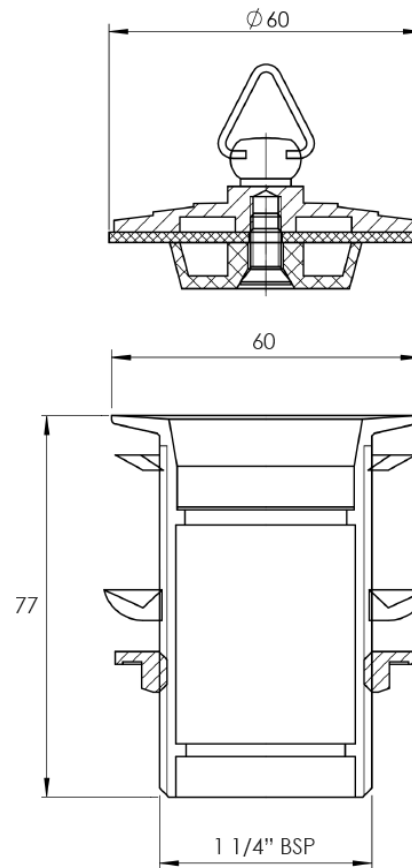

BRASS PLUG & WASTE WITH DELUXE PLUG 32x70mm

STANDARD PLUG & WASTES

- ✓ Removable plug
- ✓ No Mechanism, simple operation
- ✓ Stylish design that will last the test of time

CODE	OUTLET SIZE	FINISH	CTN QTY
21101.01	32mm	Chrome	50