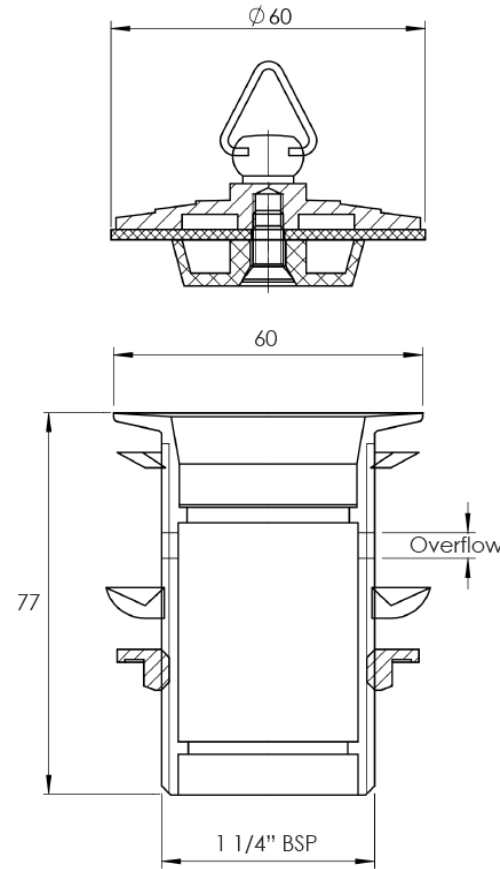

BRASS PLUG & WASTE WITH DELUXE PLUG OVERFLOW 32x70mm

STANDARD PLUG & WASTES

- ✓ Removable plug
- ✓ No Mechanism, simple operation
- ✓ Stylish design that will last the test of time

CODE	OUTLET SIZE	FINISH	CTN QTY
21110.01	32mm	Chrome	50